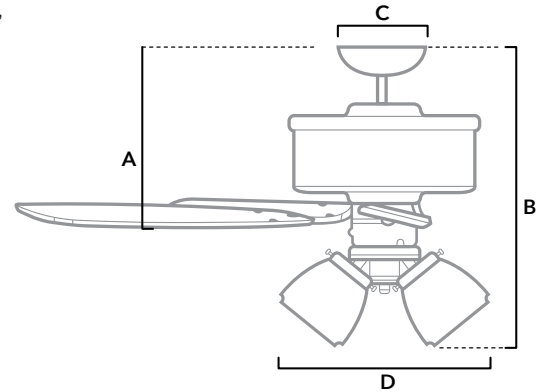

DIMENSIONS

Measured in inches

- A. 10.92 (Angled 43.92, Flush 9.92)
- B. 12.27 (Angled 45.27, Flush 11.27)
- C. 6.5
- D. 10.9

52107 | New Bronze Body with Brazilian Cherry or Harvest Mahogany Blades

ADDITIONAL FINISHES

52106
Brushed Nickel Body with Brazilian Cherry or Harvest Mahogany Blades

52105
Snow White Body with Snow White Blades

FAN SPECIFICATIONS

Motor Type	Reversible	Wire Length	Control Type	Downrod	Location	Blade #	Add'l Sizes
AC	YES	32" (24" Downrod)	Pull Chains	3" Included	Indoor	5	52"